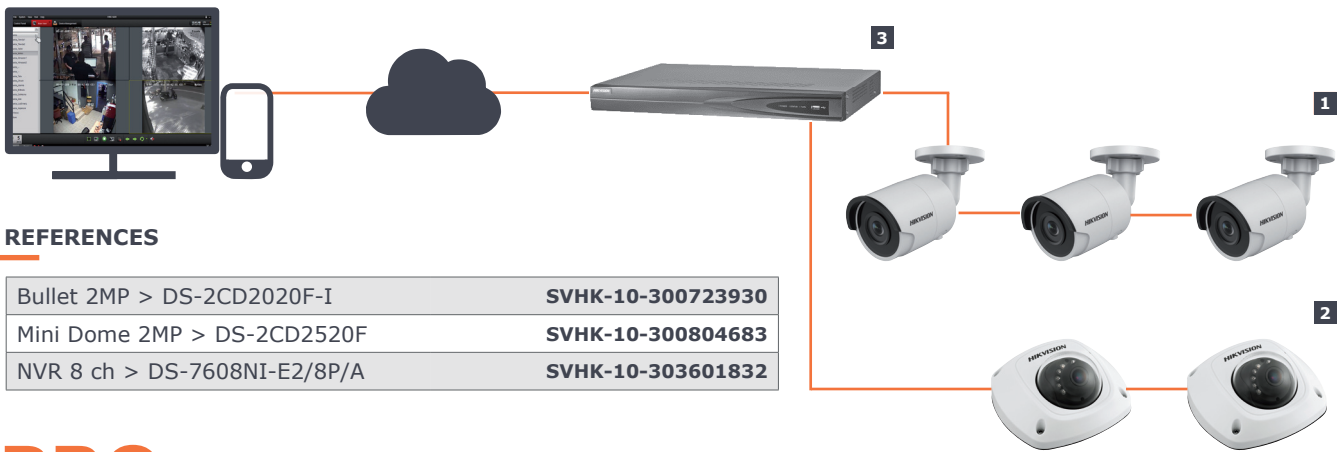

New Video Surveillance offer

HIKVISION

ECO

The **ECO** range is composed of products for basic surveillance as shops or residential areas with basic functions like movement detection or intrusion detection.

In this range you can find different forms of product : **Bullet, Dome, mini-dome and PTZ.**

System of Video Surveillance from **ECO** range :

REFERENCES

1	Bullet 2MP > DS-2CD2020F-I	SVHK-10-300723930
2	Mini Dome 2MP > DS-2CD2520F	SVHK-10-300804683
3	NVR 8 ch > DS-7608NI-E2/8P/A	SVHK-10-303601832

PRO

The **PRO** range is destined to most important sites as industrial or tertiary areas, with more efficient products with intelligent functions.

Discover in this range ultra low light cameras with the **DARKFIGHTER** technology, a HIKVISION exclusivity. This double filter technology allow to see in the night like in broad daylight.