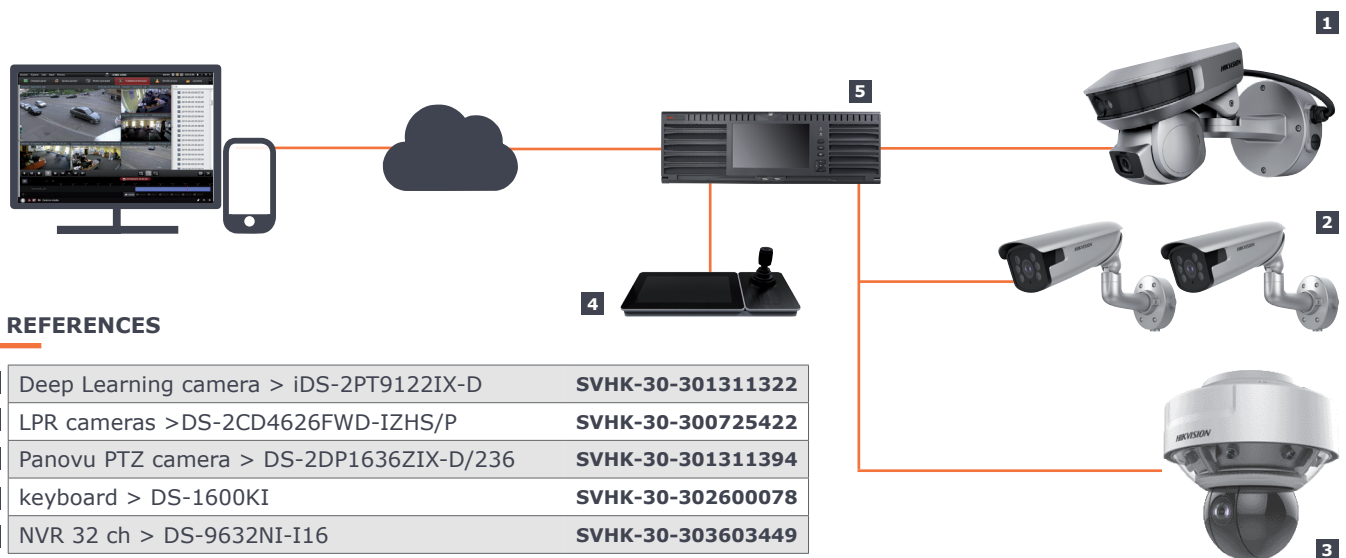

SOLUTION

HIKVISION

The **SOLUTION** range regroup the most efficient products of the market with advanced intelligent functions like face detection, license plate recognition, panoramic view, people counting..

In this range, you can find :

- **Deep learning** cameras (face detection, people counting, heat mapping)
- **LPR** cameras to identify plates up to 160 km/h
- **PTZ** cameras with IR range up to 800m and optical zoom up to x50
- **Anti-Corrosion** cameras for hostile environments
- **Panovu** cameras for a 180° view
- **Thermal** cameras

System of Video Surveillance from **SOLUTION** range :

REFERENCES

1	Deep Learning camera > iDS-2PT9122IX-D	SVHK-30-301311322
2	LPR cameras > DS-2CD4626FWD-IZHS/P	SVHK-30-300725422
3	Panovu PTZ camera > DS-2DP1636ZIX-D/236	SVHK-30-301311394
4	keyboard > DS-1600KI	SVHK-30-302600078
5	NVR 32 ch > DS-9632NI-I16	SVHK-30-303603449

THD SERVICES

TETRADIS offers you a **Video Surveillance pack** all in one to make your installation easier !

✓ Pre-sale :

- Help in the selection of cameras and accessories according to the desired application
- Help in selecting registration solutions

✓ Development of the installation file :

- Labeling of the parameterized components
- Generation of a ground plan of the infrastructure and a synthetic connection guide

✓ Pre-setting in workshop :

- Centralization of components
- Enabling smart features in cameras
- Interfacing with the analysis software
- Functional test and development of an installation plan

**Contact us
for more informations !**

Aware of realities on the ground, TETRADIS implemented a technical assistance to assist you in the installation and maintenance of HIKVISION products.