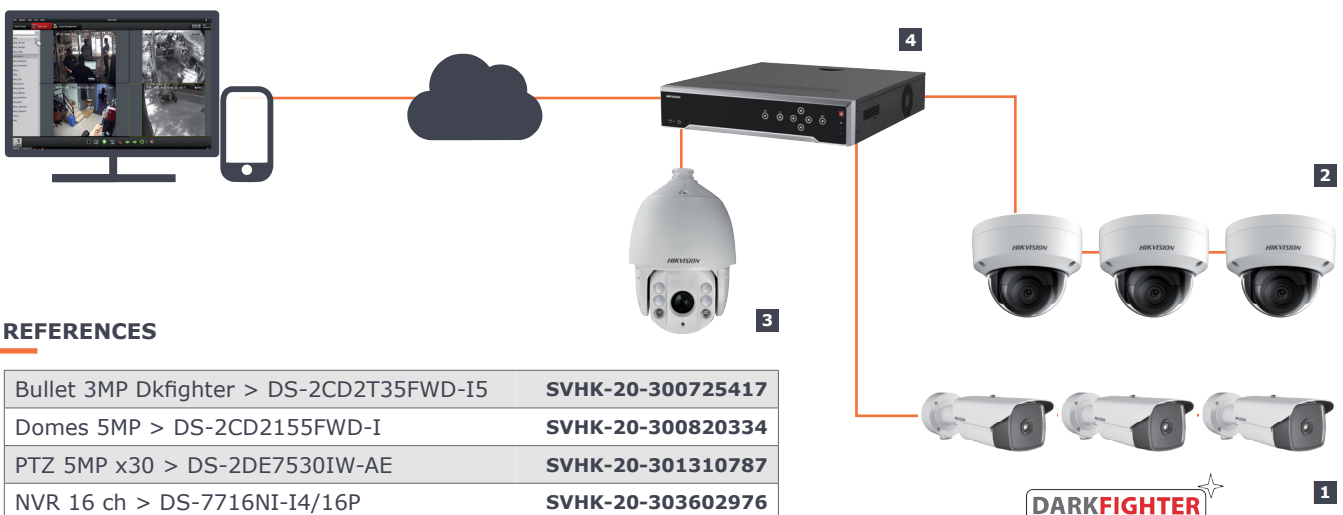

System of Video Surveillance from **PRO** range :

REFERENCES

1	Bullet 3MP Dkfighter > DS-2CD2T35FWD-I5	SVHK-20-300725417
2	Domes 5MP > DS-2CD2155FWD-I	SVHK-20-300820334
3	PTZ 5MP x30 > DS-2DE7530IW-AE	SVHK-20-301310787
4	NVR 16 ch > DS-7716NI-I4/16P	SVHK-20-303602976